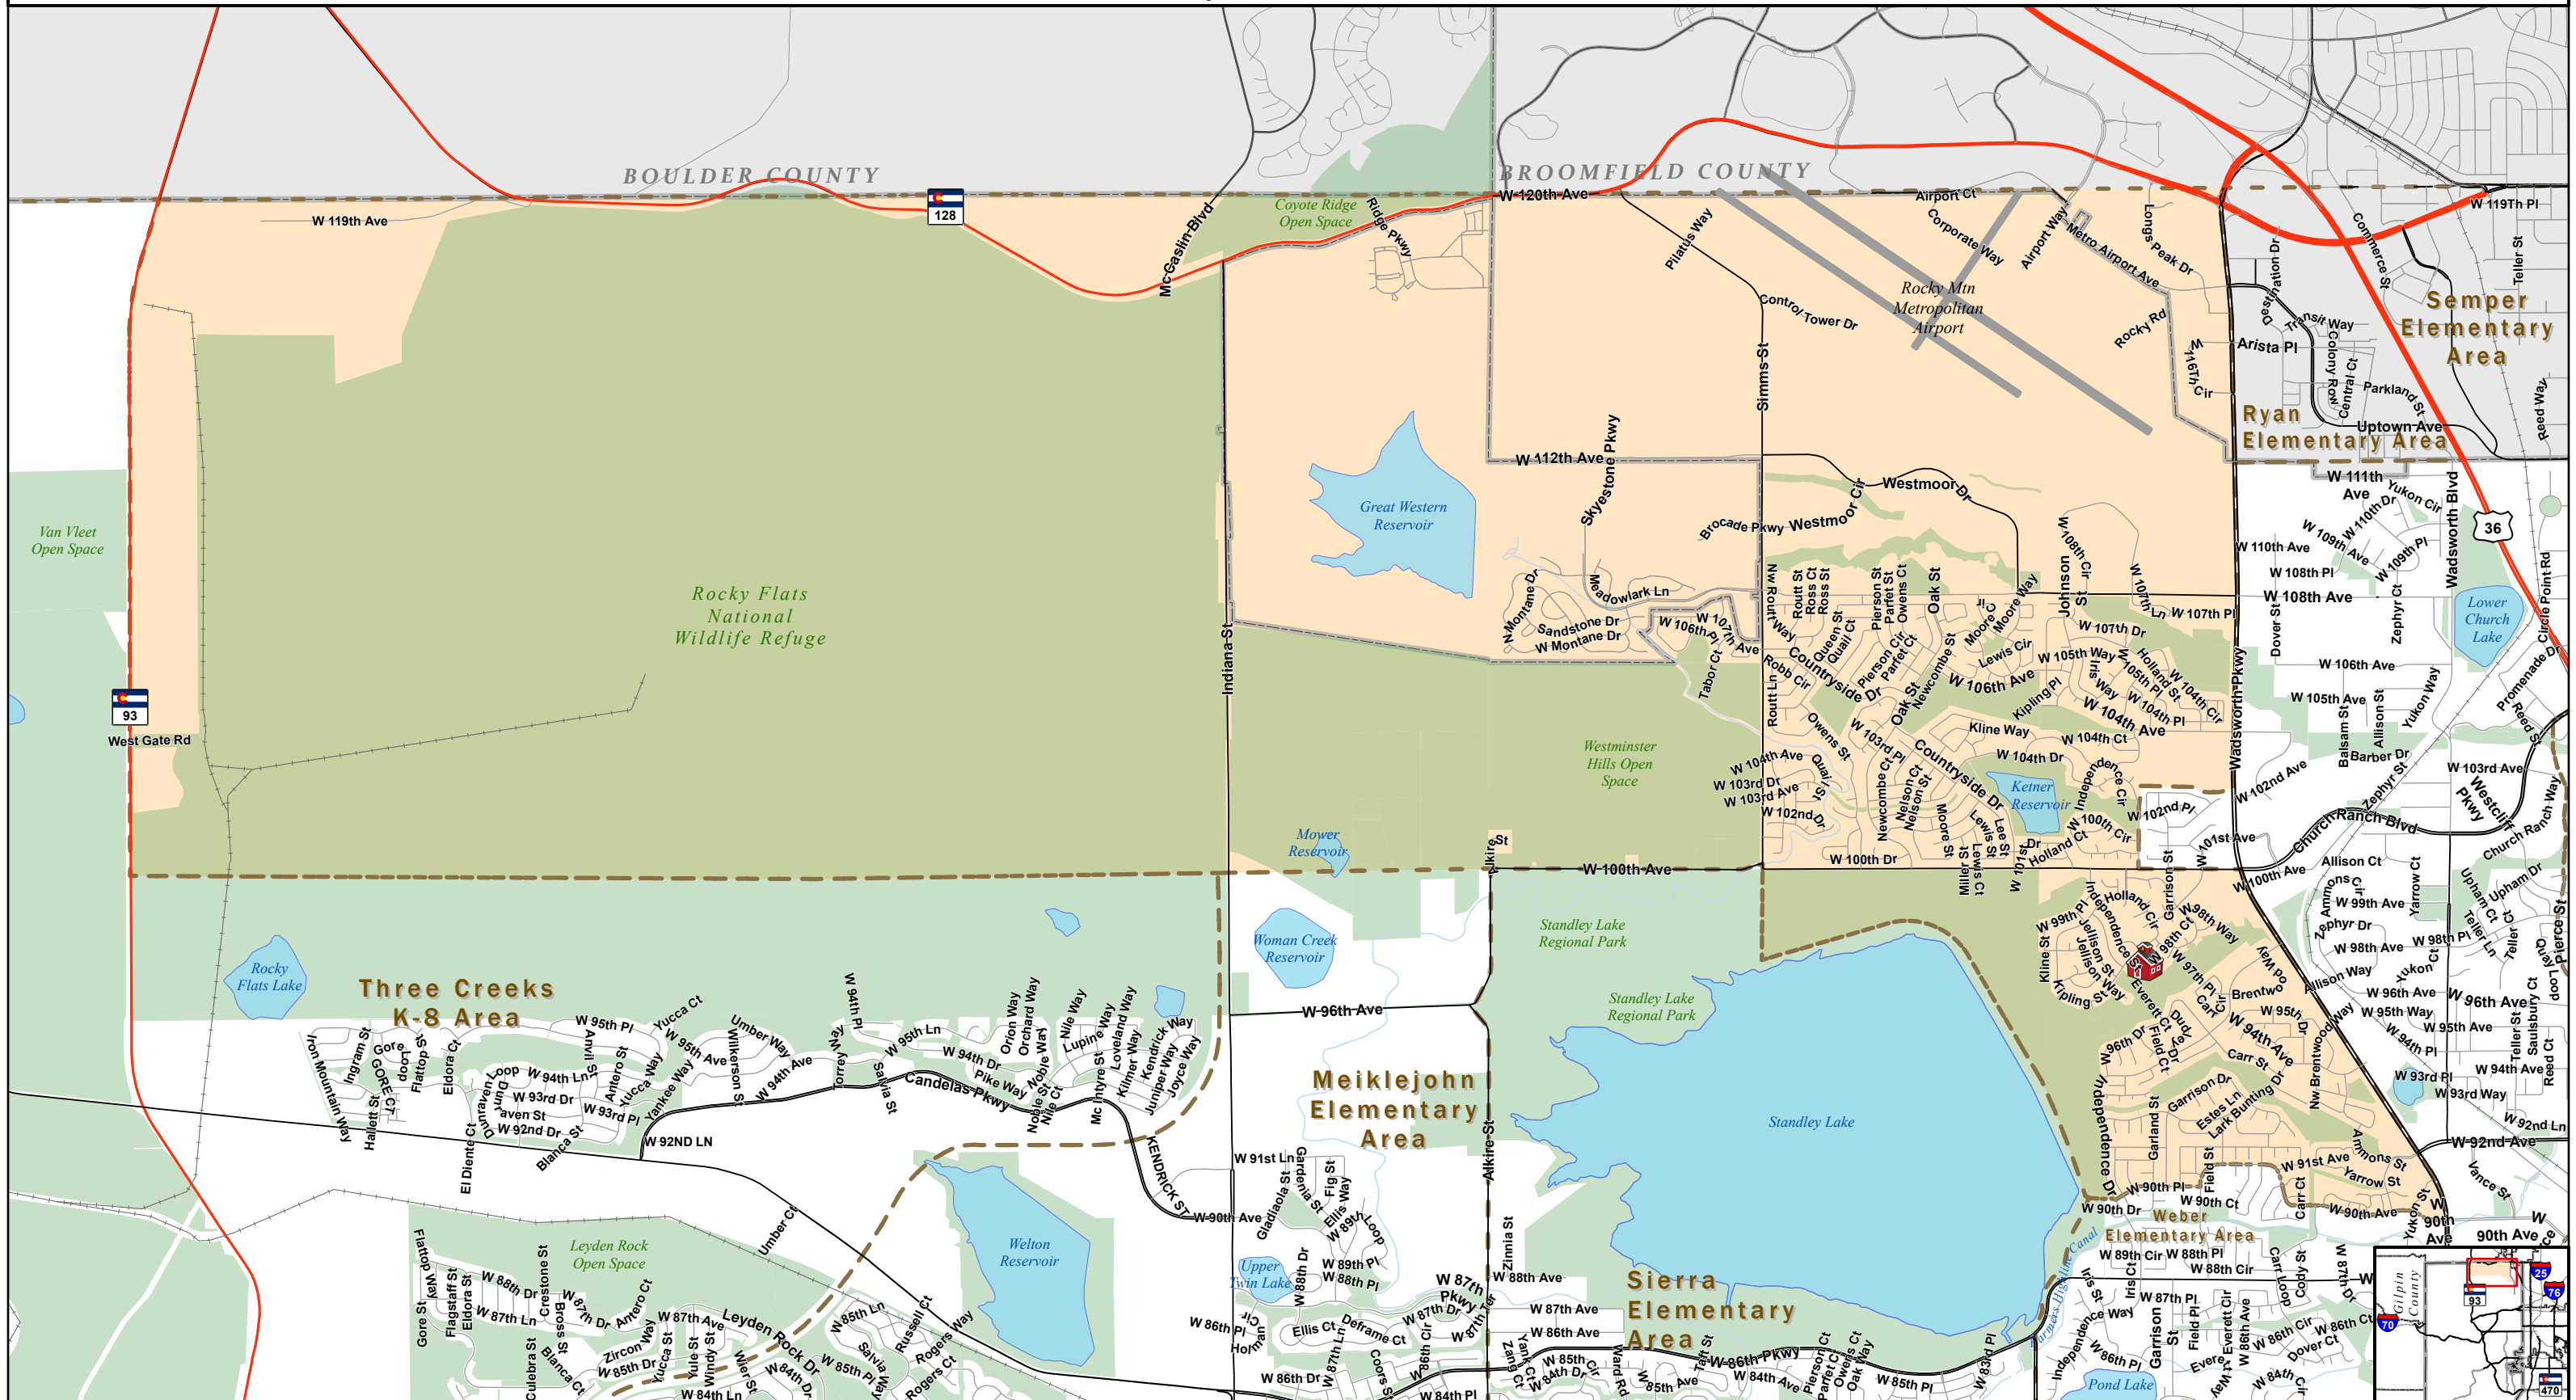

Campus Code: 23800
School Code: 5350

Lukas Elementary

Standley Lake Attendance Area

9650 W 97th Ave Westminster, CO 80021
303-982-0368

- Lukas Elementary
- Lukas Elementary Boundary
- School Boundaries
- Parks

Disclaimer: This map is for cartographic use only and may contain information that is no longer current. Jefferson County Schools assumes no responsibility of any kind for use of this map. Please contact the Planning Department with any questions.

Planning and Property
303-982-2354
Rev: 20231027

Lukas Elementary School

9650 West 97th Avenue, Broomfield 80020 · Voice: 303.982.0368 · Standley Lake Attendance Area

LEGAL DESCRIPTION

Beginning at W 120th Ave extended (north county line) and State Hwy 93; east to Wadsworth Pkwy (State Hwy 121); south to the south property line of Standley Lake High School; west to Garland St extended; south to W 100th Ave; east to Wadsworth Pkwy; south to W 90th Ave; west along W 90th Ave to Cody St; north to W 91st Ave; west to Field St; south to W 90th Pl; west to Independence Dr; west to Standley Lake; north and west along Standley Lake to Simms St extended; north to W 100th Ave; west to State Hwy 93; north to W 120th Ave extended (north county line), point of beginning.